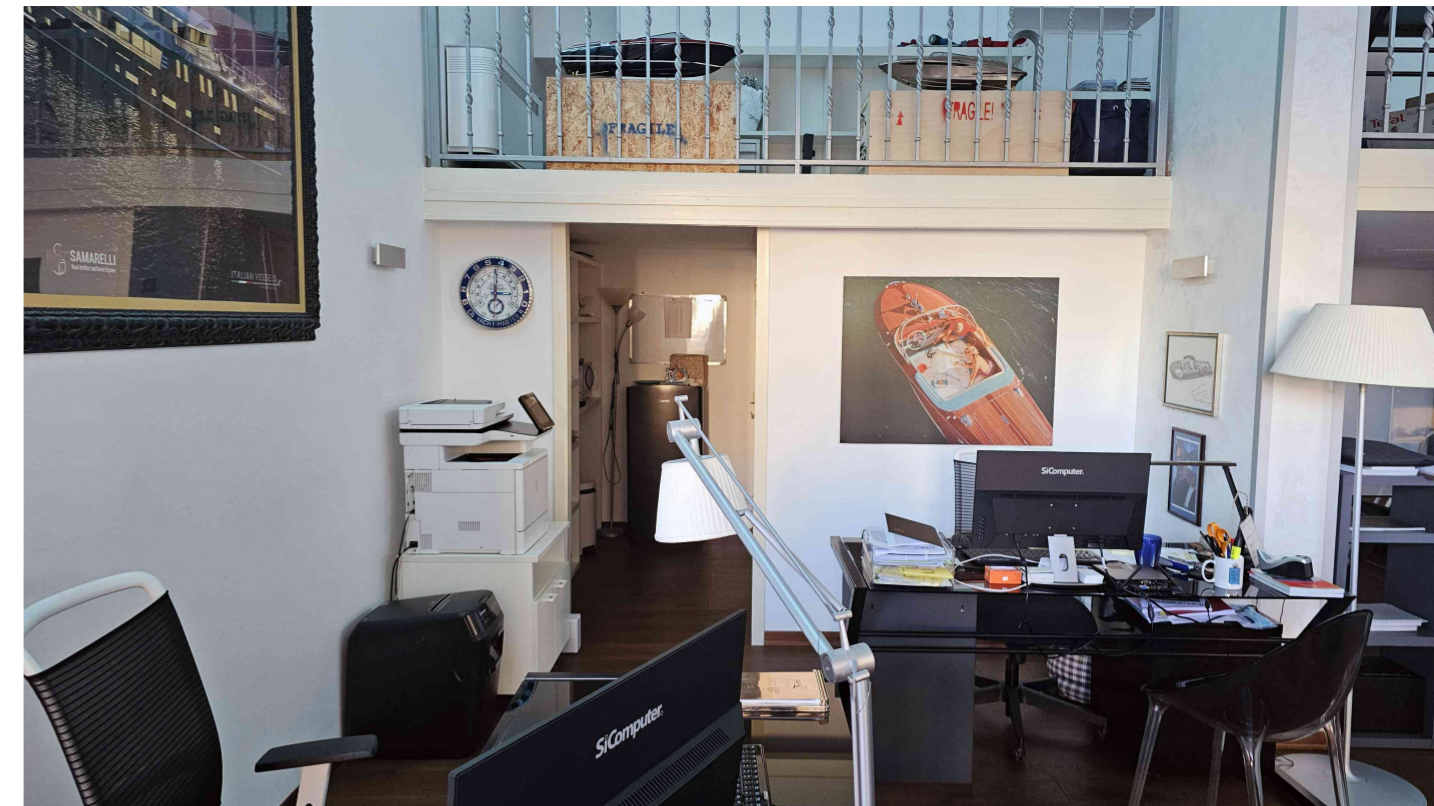

BERTOLA REAL ESTATE
18 quai Jean Charles Rey
MC 98000 MONACO
Tel. : +377 9777 2000
Fax : +377 9777 2001
www.bertola.mc
info@bertola.mc